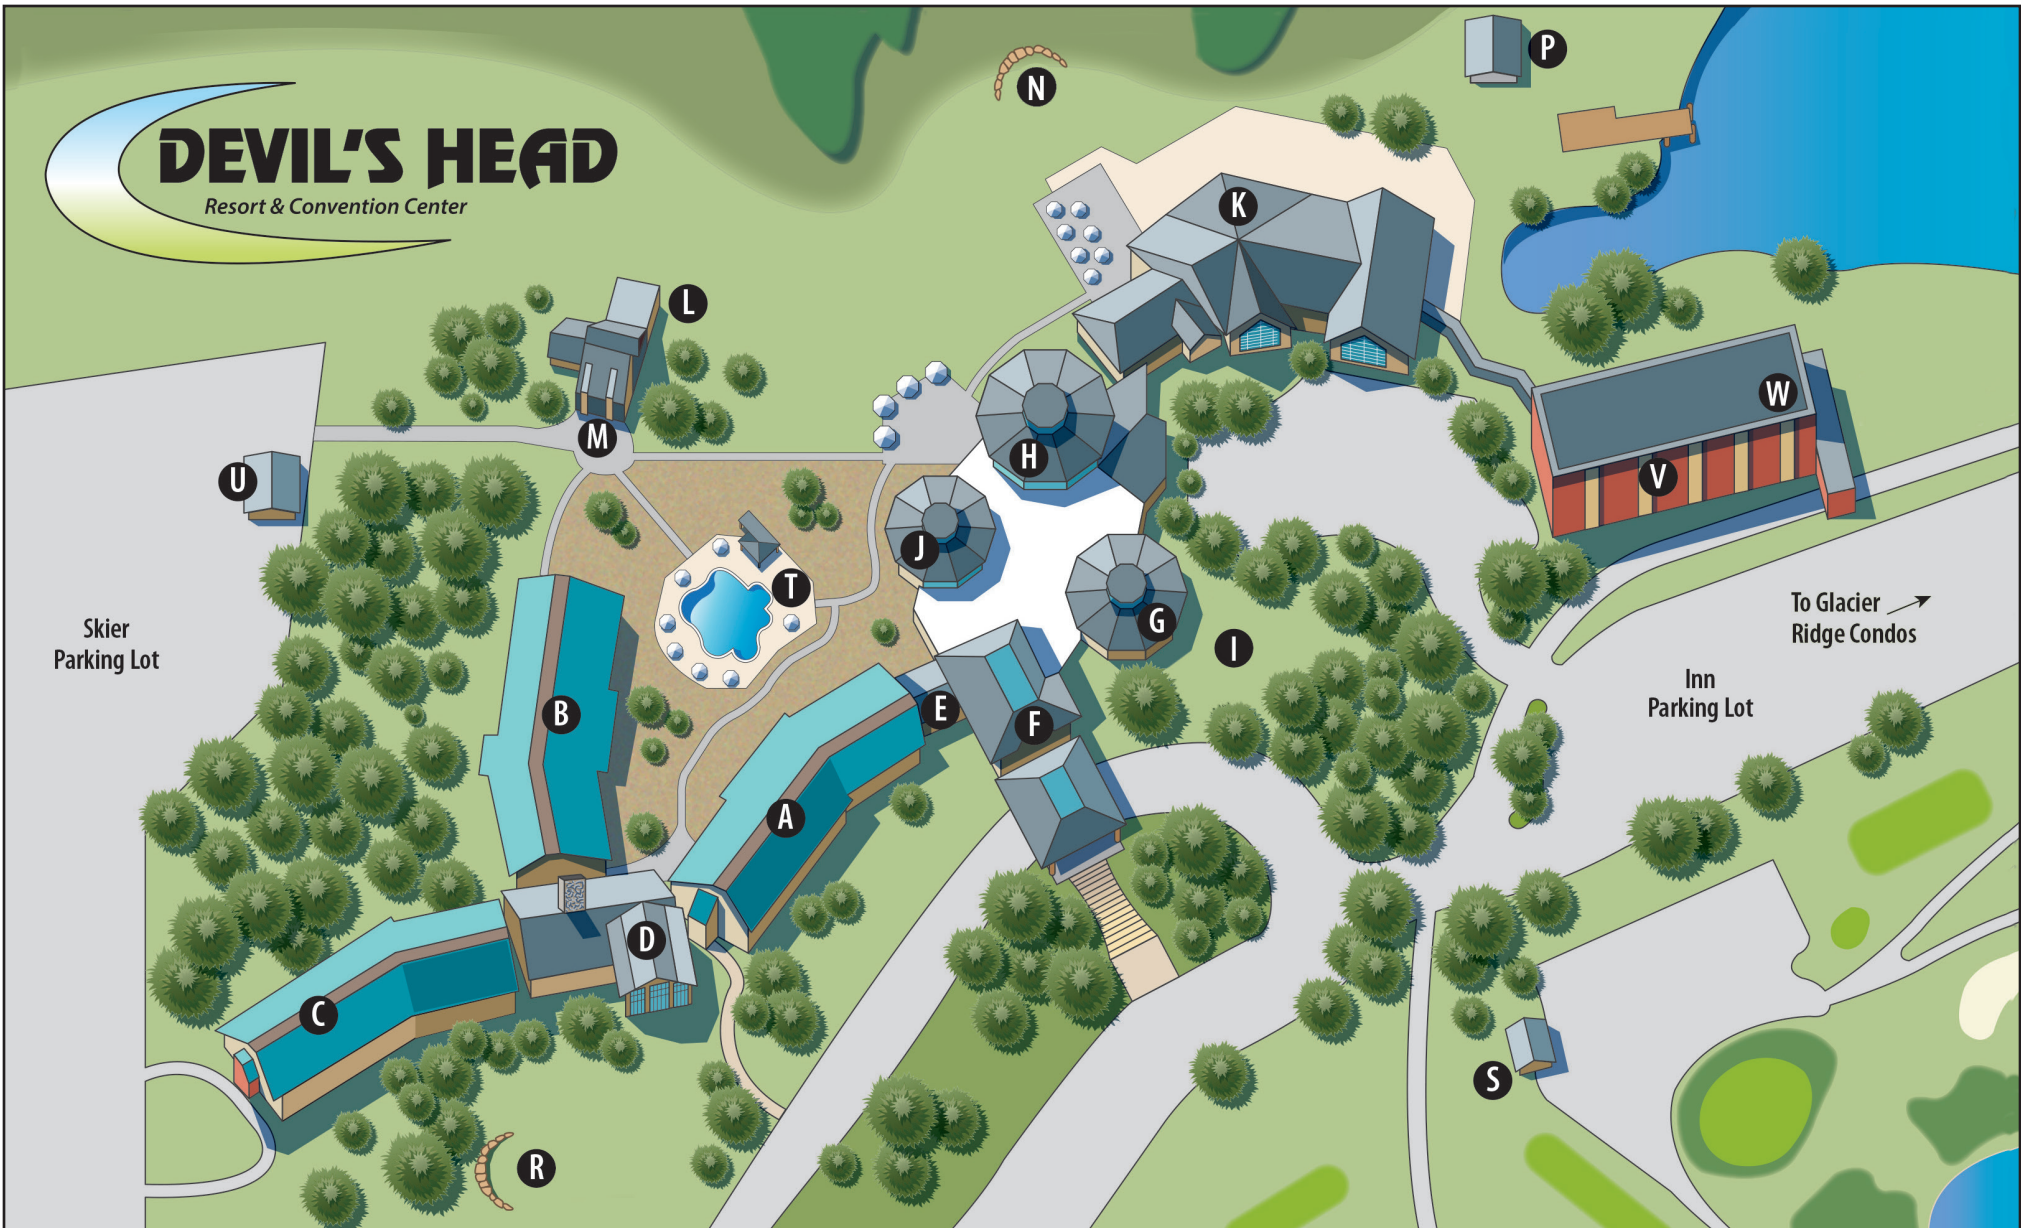

DEVIL'S HEAD

Resort & Convention Center

The Lodge

- A** Lodge A Wing (Rooms 101-123, 201-223)
- B** Lodge B Wing (Rooms 124-146, 224-246)
- C** Lodge C Wing (Rooms 147-169, 247-269)
- D** Indoor Pool, Whirlpool

The Resort

- E** Vending
- F** Hotel Lobby/Front Desk, Administration Offices
- G** Cornucopia Dining Room
- H** Dante's
- I** Cornucopia Lawn
- J** Devil's Den
- K** Cliffhaus Cafe - Upper Level

The Grounds

- L** Avalanche Bar & Grill
- M** Group Ticket Office
- N** Cliffhaus Ceremony Site
- P** Smokies
- R** Lodge Lawn
- S** Golf Starter Building
- T** Outdoor Pool
- U** Ski Patrol

The Inn

- V** First Floor Rooms 170-189
Second Floor Rooms 270-289
Third Floor Rooms 370-389
Fourth Floor Rooms 470-489
Fifth Floor Rooms 570-589
Sixth Floor Rooms 611-620
- W** Summit Boardroom 612

Skier Parking Lot

To Glacier Ridge Condos

Inn Parking Lot